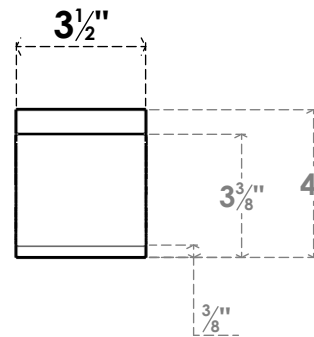

ITEM NUMBER: BRCPC035X26000X04000IMP

3 1/2"W X 26"D X 4"H IMPERIAL ARCHITECTURAL GRADE PVC CLOSED KNEE BRACE

SIDE PROFILE

FRONT PROFILE

ISOMETRIC

EKENA MILLWORK
2300 WEST MAIN ST.
CLARKSVILLE, TX 75426
TOLL FREE: 866-607-0453
WWW.EKENAMILLWORK.COM