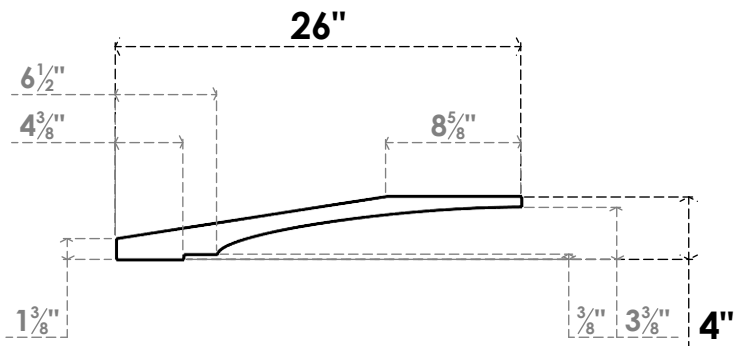

ITEM NUMBER: BRCPC035X26000X04000IMP

3 1/2"W X 26"D X 4"H IMPERIAL ARCHITECTURAL GRADE PVC CLOSED KNEE BRACE

SIDE PROFILE

FRONT PROFILE

ISOMETRIC

EKENA MILLWORK
2300 WEST MAIN ST.
CLARKSVILLE, TX 75426
TOLL FREE: 866-607-0453
WWW.EKENAMILLWORK.COM