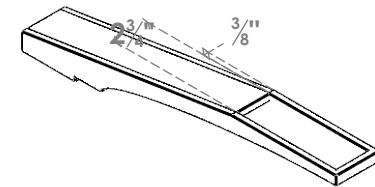

ITEM NUMBER: BRCPC035X26000X04000IMP

3 1/2"W X 26"D X 4"H IMPERIAL ARCHITECTURAL GRADE PVC CLOSED KNEE BRACE

SIDE PROFILE

FRONT PROFILE

ISOMETRIC

EKENA MILLWORK
2300 WEST MAIN ST.
CLARKSVILLE, TX 75426
TOLL FREE: 866-607-0453
WWW.EKENAMILLWORK.COM